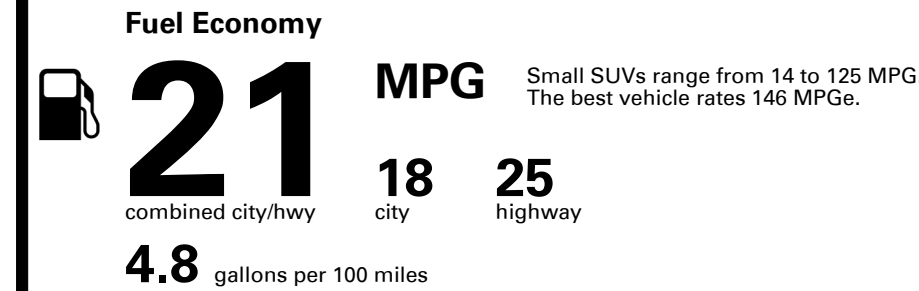

TOTAL PRICE: \$73,865.00

EPA DOT Fuel Economy and Environment

Gasoline Vehicle

You spend \$6,250
more in fuel costs over 5 years compared to the average new vehicle.

Annual fuel cost \$2,950

Fuel Economy & Greenhouse Gas Rating (tailpipe only)