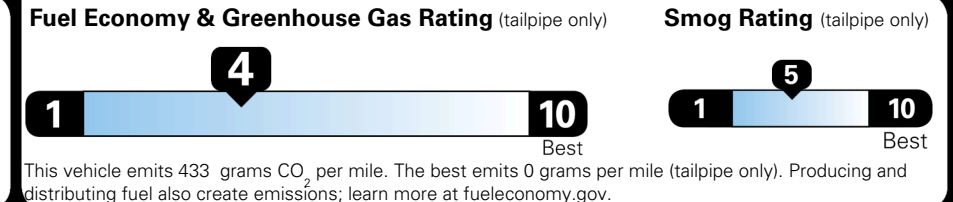

Actual results will vary for many reasons, including driving conditions and how you drive and maintain your vehicle. The average new vehicle gets 29 MPG and costs $8,500 to fuel over 5 years. Cost estimates are based on 15,000 miles per year at $ 4.15 per gallon. MPG is miles per gasoline gallon equivalent. Vehicle emissions are a significant cause of climate change and smog.

fueleconomy.gov

Calculate personalized estimates and compare vehicles

GOVERNMENT 5-STAR SAFETY RATINGS

Overall Vehicle Score ★ ★ ★ ★ ★

Based on the combined rating of frontal, side and rollover. Should ONLY be compared to other vehicles of similar size and weight.

Frontal	Driver	★ ★ ★ ★ ★
Crash	Passenger	★ ★ ★ ★ ★
Based on the risk of injury in a frontal impact. Should ONLY be compared to other vehicles of similar size and weight.		
Side	Front seat	★ ★ ★ ★ ★
Crash	Rear seat	★ ★ ★ ★ ★
Based on the risk of injury in a side impact.		
Rollover		★ ★ ★ ★
Based on the risk of rollover in a single-vehicle crash.		

Star ratings range from 1 to 5 stars (★★★★★) with 5 being the highest.
Source: National Highway Traffic Safety Administration (NHTSA).
www.safercar.gov or 1-888-327-4236

Manufacturer's suggested retail price includes manufacturer's recommended pre-delivery service. Gasoline license and title fees state and local taxes and dealer installed options and accessories are not included in the manufacturer's suggested retail price. This label has been affixed to this vehicle by Genesis Motor America, pursuant to the requirements of 15 U.S.C. 1231 et seq. which prohibits its removal or alteration prior to delivery to the ultimate purchaser.

PARTS CONTENT INFORMATION

FOR VEHICLES IN THIS CARLINE: U.S./CANADIAN PARTS CONTENT: 26 %

MAJOR SOURCES OF FOREIGN PARTS CONTENT: KOREA: 64 %

FOR THIS VEHICLE: FINAL ASSEMBLY POINT: MONTGOMERY, ALABAMA

COUNTRY OF ORIGIN:

ENGINE: KOREA   TRANSMISSION: KOREA

Note: Parts content does not include final assembly, distribution, or other non-parts costs.