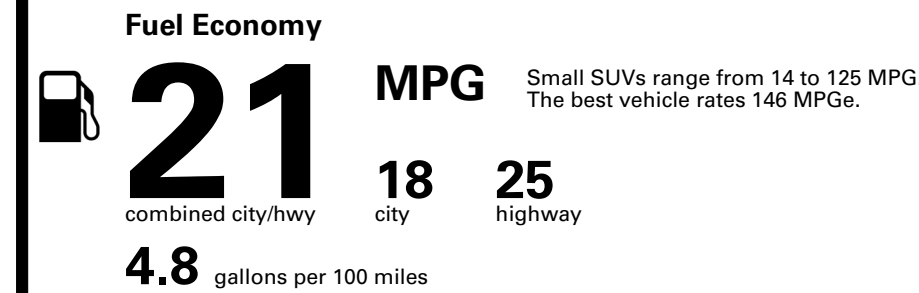

SOLD TO: IL722 **SHIPPED TO: IL722**
 GENESIS OF DOWNERS GROVE
 2424 OGDEN AVENUE
 DOWNERS GROVE IL 60515

VIN: 5NMMEDTC4TH064062	EXTERIOR COLOR: CAPRI BLUE	INTERIOR/SEAT COLOR: SEVILLA RED/OBSIDIAN
MODEL: 7S8AAJ9GW5A5	PORT OF ENTRY: MA	TRANSPORT: TRUCK
EMISSIONS: This vehicle is certified to meet emission requirements in all 50 states		ACCESSORY WEIGHT: 18 lbs./ 8 kgs.

TOTAL PRICE: \$73,950.00

Inland Freight & Handling : \$1,495.00

EPA DOT Fuel Economy and Environment

Gasoline Vehicle

You spend \$6,250
more in fuel costs over 5 years
 compared to the average new vehicle.