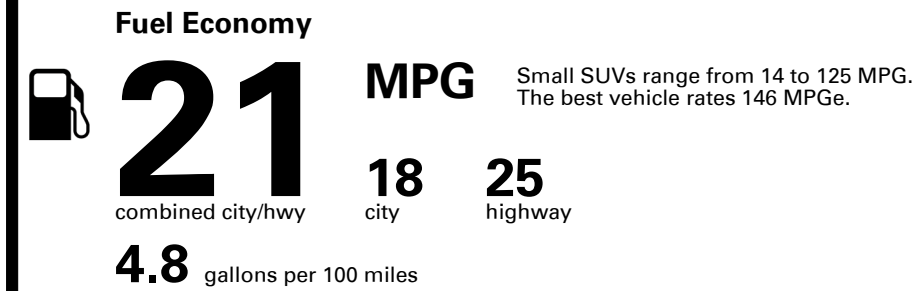

TOTAL PRICE: \$74,250.00

44 A

EPA DOT Fuel Economy and Environment

Gasoline Vehicle

You spend \$6,250
more in fuel costs over 5 years
compared to the average new vehicle.

Annual fuel cost \$2,950

Fuel Economy & Greenhouse Gas Rating (tailpipe only)