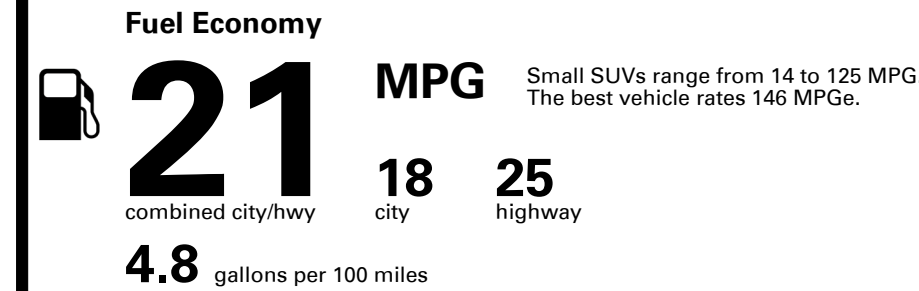

SOLD TO: TX735
GENESIS OF EAST SAN ANTONIO
12908 IH 35 NORTH
SAN ANTONIO TX 78233

SHIPPED TO: TX735

Inland Freight & Handling : \$1,450.00

VIN: 5NMMEDTC6TH038711	EXTERIOR COLOR: SAVILE SILVER	INTERIOR/SEAT COLOR: ULTRAMARINE
MODEL: U0482A65	PORT OF ENTRY: MA	TRANSPORT: TRUCK
EMISSIONS: This vehicle is certified to meet emission requirements in all 50 states		ACCESSORY WEIGHT: 8 lbs./ 4 kgs.

TOTAL PRICE: \$72,535.00

EPA DOT Fuel Economy and Environment

Gasoline Vehicle

You spend \$6,250
more in fuel costs over 5 years compared to the average new vehicle.

Annual fuel cost \$2,950

Fuel Economy & Greenhouse Gas Rating (tailpipe only)