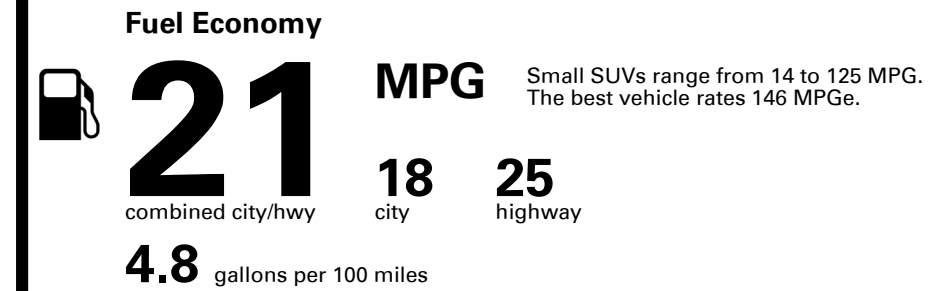

## EPA DOT Fuel Economy and Environment

Gasoline Vehicle

**You spend \$6,250**  
**more in fuel costs over 5 years**  
compared to the average new vehicle.

**Annual fuel cost \$2,950**

**Fuel Economy & Greenhouse Gas Rating** (tailpipe only)