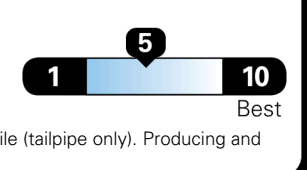

Smog Rating (tailpipe only)

Actual results will vary for many reasons, including driving conditions and how you drive and maintain your vehicle. The average new vehicle gets 29 MPG and costs $8,500 to fuel over 5 years. Cost estimates are based on 15,000 miles per year at $ 4.15 per gallon. MPGe is miles per gasoline gallon equivalent. Vehicle emissions are a significant cause of climate change and smog.

fueleconomy.gov

Calculate personalized estimates and compare vehicles