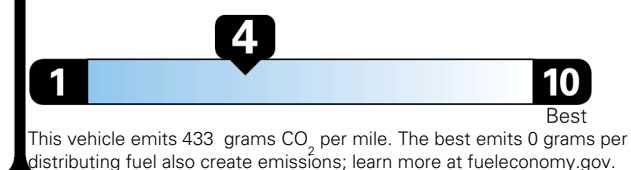

Inland Freight & Handling : \$1,495.00

TOTAL PRICE: \$73,845.00

EPA DOT Fuel Economy and Environment

Gasoline Vehicle

Fuel Economy

21 MPG
combined city/hwy

18 MPG
city

25 MPG
highway

4.8 gallons per 100 miles

Small SUVs range from 14 to 125 MPG. The best vehicle rates 146 MPGe.

You spend \$6,250
more in fuel costs over 5 years
compared to the average new vehicle.

Annual fuel cost \$2,950

Fuel Economy & Greenhouse Gas Rating (tailpipe only)

Smog Rating (tailpipe only)

Actual results will vary for many reasons, including driving conditions and how you drive and maintain your vehicle. The average new vehicle gets 29 MPG and costs \$8,500 to fuel over 5 years. Cost estimates are based on 15,000 miles per year at \$ 4.15 per gallon. MPGe is miles per gasoline gallon equivalent. Vehicle emissions are a significant cause of climate change and smog.