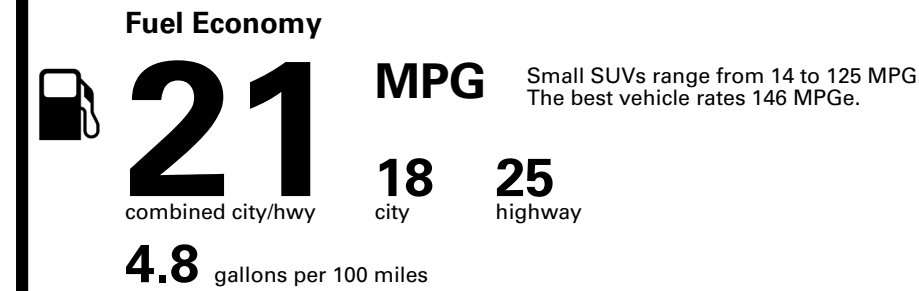

SPORT PRESTIGE FEATURES

- Carbon Fiber Trim
- Heated 2nd Row Seats (Outboard)
- Manual Rear Side Sunshades
- 3-Zone Climate Control
- Head-Up Display
- Nappa Leather Seating Surfaces w/ Microfiber Suede Headliner
- Remote Smart Parking Assist
- 21-inch Alloy Wheels with All-Season tires

ADDITIONAL STANDARD FEATURES

- Carpeted Floor Mats

Full Tank of Gas

GENESIS WARRANTY

- 5-year / 60,000-mile New Vehicle Warranty*
- 10-year / 100,000-mile Powertrain Warranty*
- 7-year / Unlimited-mile Anti-perforation Warranty*
- * Limited warranties, see dealer for details

Manufacturer's Suggested Retail Price: $71,095.00

ADDED FEATURES:

- *VIK BLACK(PH3) Paint $650.00
- Accessories
- *Roof Rack Cross Bars $520.00
- *All Season Fitted Liners $235.00
- *Cargo Cover $215.00
- *First Aid Kit $65.00
- *Cargo Net $55.00
- *Cargo Blocks $40.00
- *NFC Key Card $30.00

SOLD TO: WA706
GENESIS OF KIRKLAND
11930 124TH AVE NE
KIRKLAND WA 98034

SHIPPED TO: WA706

VIN: 5NMMEDTC6TH064077	EXTERIOR COLOR: VIK BLACK	INTERIOR/SEAT COLOR: OBSIDIAN BLACK/OBSIDIAN
MODEL: 7S8AAJ9GW5A5	PORT OF ENTRY: MA	TRANSPORT: TRUCK
EMISSIONS: This vehicle is certified to meet emission requirements in all 50 states		ACCESSORY WEIGHT: 25 lbs./ 11 kgs.

TOTAL PRICE: $74,400.00

Inland Freight & Handling : $1,495.00

EPA DOT Fuel Economy and Environment

Gasoline Vehicle

You spend $6,250
more in fuel costs over 5 years
compared to the average new vehicle.

Annual fuel cost $2,950

Fuel Economy & Greenhouse Gas Rating (tailpipe only)

Smog Rating (tailpipe only)

This vehicle emits 433 grams CO₂ per mile. The best emits 0 grams per mile (tailpipe only). Producing and distributing fuel also create emissions; learn more at fueleconomy.gov.

Actual results will vary for many reasons, including driving conditions and how you drive and maintain your vehicle. The average new vehicle gets 29 MPG and costs $8,500 to fuel over 5 years. Cost estimates are based on 15,000 miles per year at $ 4.15 per gallon. MPGe is miles per gasoline gallon equivalent. Vehicle emissions are a significant cause of climate change and smog.

fueleconomy.gov

Calculate personalized estimates and compare vehicles

GOVERNMENT 5-STAR SAFETY RATINGS

Overall Vehicle Score	★★★★★
Based on the combined rating of frontal, side and rollover. Should ONLY be compared to other vehicles of similar size and weight.	
Frontal Crash	★★★★★
Based on the risk of injury in a frontal impact. Should ONLY be compared to other vehicles of similar size and weight.	
Side Crash	★★★★★
Based on the risk of injury in a side impact.	
Rollover	★★★★
Based on the risk of rollover in a single-vehicle crash.	

Star ratings range from 1 to 5 stars (★★★★★) with 5 being the highest.
Source: National Highway Traffic Safety Administration (NHTSA).
www.safercar.gov or 1-888-327-4236

Manufacturer's suggested retail price includes manufacturer's recommended pre-delivery service. Gasoline license and title fees state and local taxes and dealer installed options and accessories are not included in the manufacturer's suggested retail price. This label has been affixed to this vehicle by Genesis Motor America, pursuant to the requirements of 15 U.S.C. 1231 et seq. which prohibits its removal or alteration prior to delivery to the ultimate purchaser.

PARTS CONTENT INFORMATION

FOR VEHICLES IN THIS CARLINE: U.S./CANADIAN PARTS CONTENT: 26 %
MAJOR SOURCES OF FOREIGN PARTS CONTENT: KOREA: 64 %
FOR THIS VEHICLE: FINAL ASSEMBLY POINT: MONTGOMERY, ALABAMA
COUNTRY OF ORIGIN:

ENGINE: KOREA **TRANSMISSION: KOREA**
Note: Parts content does not include final assembly, distribution, or other non-parts costs.