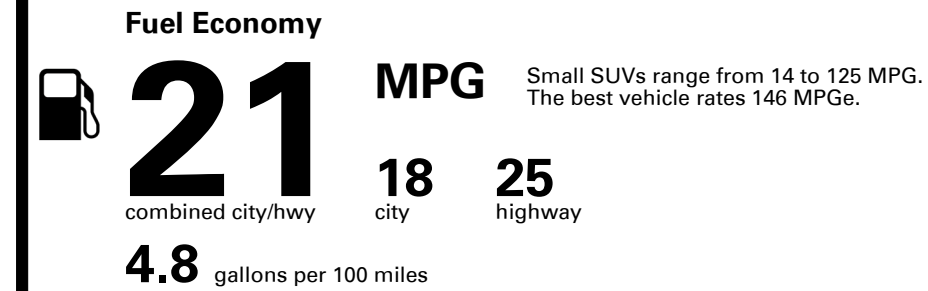

TOTAL PRICE: \$71,935.00

EPA DOT Fuel Economy and Environment

Gasoline Vehicle

You spend \$6,250
more in fuel costs over 5 years compared to the average new vehicle.

Annual fuel cost \$2,950

Fuel Economy & Greenhouse Gas Rating (tailpipe only)