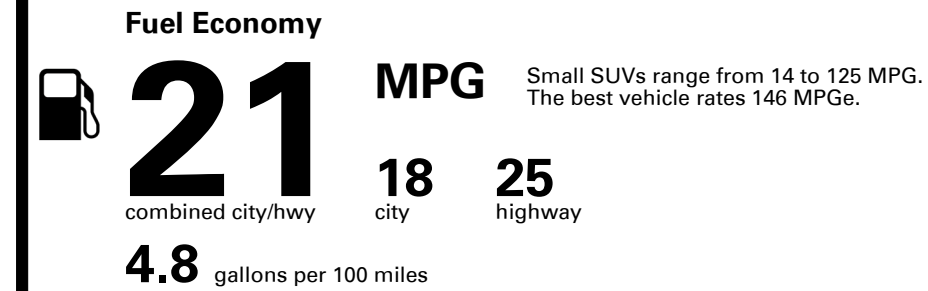

SPORT PRESTIGE FEATURES

- Carbon Fiber Trim
- Heated 2nd Row Seats (Outboard)
- Manual Rear Side Sunshades
- 3-Zone Climate Control
- Head-Up Display
- Nappa Leather Seating Surfaces w/ Microfiber Suede Headliner
- Remote Smart Parking Assist
- 21-inch Alloy Wheels with All-Season tires

ADDITIONAL STANDARD FEATURES

- Carpeted Floor Mats

Full Tank of Gas

GENESIS WARRANTY

- 5-year / 60,000-mile New Vehicle Warranty*
- 10-year / 100,000-mile Powertrain Warranty*
- 7-year / Unlimited-mile Anti-perforation Warranty*
- * Limited warranties, see dealer for details

Manufacturer's Suggested Retail Price: $71,095.00

ADDED FEATURES:

- *CERES BLUE(ASA) Paint $650.00
- **Accessories**
- *Cargo Blocks $40.00
- *Cargo Mat, Up Seatback $200.00
- *Cargo Net $55.00
- *First Aid Kit $65.00
- *All Season Fitted Liners $235.00
- *NFC Key Card $30.00

SOLD TO: TX738
GENESIS OF WEST HOUSTON
16803 KATY FREEWAY
HOUSTON TX 77094

SHIPPED TO: TX738

Inland Freight & Handling : $1,495.00

VIN: 5NMMEDTC7TH060605	EXTERIOR COLOR: CERES BLUE	INTERIOR/SEAT COLOR: VANILLA BEIGE/OBSIDIAN
MODEL: U0482A65	PORT OF ENTRY: MA	ACCESSORY WEIGHT: 19 lbs./ 9 kgs.

EMISSIONS:
This vehicle is certified to meet emission requirements in all 50 states

TOTAL PRICE: $73,865.00

EPA DOT Fuel Economy and Environment

Gasoline Vehicle

You spend $6,250
more in fuel costs over 5 years
compared to the average new vehicle.

Annual fuel cost $2,950

Fuel Economy & Greenhouse Gas Rating (tailpipe only)

Smog Rating (tailpipe only)

This vehicle emits 433 grams CO₂ per mile. The best emits 0 grams per mile (tailpipe only). Producing and distributing fuel also create emissions; learn more at fueleconomy.gov.

Actual results will vary for many reasons, including driving conditions and how you drive and maintain your vehicle. The average new vehicle gets 29 MPG and costs $8,500 to fuel over 5 years. Cost estimates are based on 15,000 miles per year at $ 4.15 per gallon. MPG is miles per gasoline gallon equivalent. Vehicle emissions are a significant cause of climate change and smog.

fueleconomy.gov

Calculate personalized estimates and compare vehicles

GOVERNMENT 5-STAR SAFETY RATINGS

Overall Vehicle Score ★ ★ ★ ★ ★

Based on the combined rating of frontal, side and rollover. Should ONLY be compared to other vehicles of similar size and weight.

Frontal Crash	Driver Passenger	★ ★ ★ ★ ★

Based on the risk of injury in a frontal impact. Should ONLY be compared to other vehicles of similar size and weight.

Side Crash	Front seat Rear seat	★ ★ ★ ★ ★

Based on the risk of injury in a side impact.

Rollover ★ ★ ★ ★

Based on the risk of rollover in a single-vehicle crash.

Star ratings range from 1 to 5 stars (★★★★★) with 5 being the highest.

Source: National Highway Traffic Safety Administration (NHTSA).

www.safercar.gov or 1-888-327-4236

Manufacturer's suggested retail price includes manufacturer's recommended pre-delivery service. Gasoline license and title fees state and local taxes and dealer installed options and accessories are not included in the manufacturer's suggested retail price. This label has been affixed to this vehicle by Genesis Motor America, pursuant to the requirements of 15 U.S.C. 1231 et seq. which prohibits its removal or alteration prior to delivery to the ultimate purchaser.

PARTS CONTENT INFORMATION

FOR VEHICLES IN THIS CARLINE: U.S./CANADIAN PARTS CONTENT: 26 %
MAJOR SOURCES OF FOREIGN PARTS CONTENT: KOREA: 64 %
FOR THIS VEHICLE: FINAL ASSEMBLY POINT: MONTGOMERY, ALABAMA
COUNTRY OF ORIGIN:

ENGINE: KOREA TRANSMISSION: KOREA
Note: Parts content does not include final assembly, distribution, or other non-parts costs.