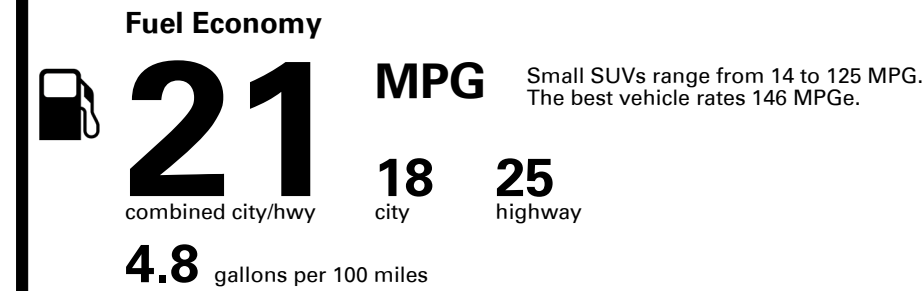

TOTAL PRICE: \$72,515.00

EPA DOT Fuel Economy and Environment

Gasoline Vehicle

You spend \$6,250
more in fuel costs over 5 years compared to the average new vehicle.

Annual fuel cost \$2,950

Fuel Economy & Greenhouse Gas Rating (tailpipe only)