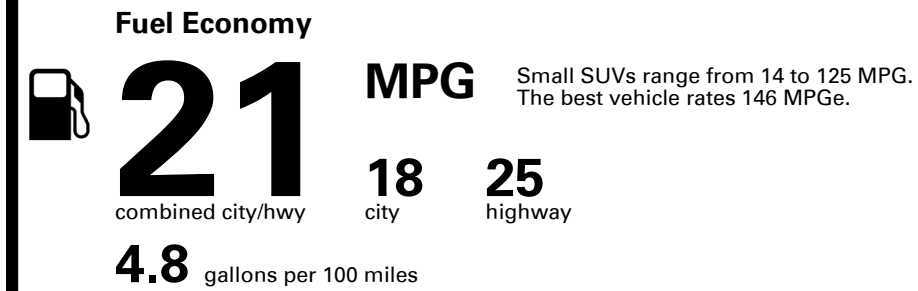

Inland Freight & Handling : \$1,495.00

TOTAL PRICE: \$73,240.00

76 A

EPA DOT Fuel Economy and Environment

Gasoline Vehicle

You spend \$6,250
more in fuel costs over 5 years
compared to the average new vehicle.

Annual fuel cost \$2,950

Fuel Economy & Greenhouse Gas Rating (tailpipe only)

Smog Rating (tailpipe only)

This vehicle emits 433 grams CO₂ per mile. The best emits 0 grams per mile (tailpipe only). Producing and distributing fuel also create emissions; learn more at fueleconomy.gov.