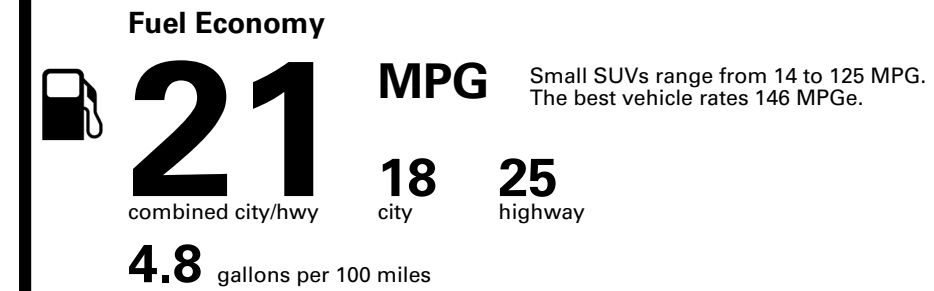

SPORT PRESTIGE FEATURES

- Carbon Fiber Trim
- Heated 2nd Row Seats (Outboard)
- Manual Rear Side Sunshades
- 3-Zone Climate Control
- Head-Up Display
- Nappa Leather Seating Surfaces w/ Microfiber Suede Headliner
- Remote Smart Parking Assist
- 21-inch Alloy Wheels with All-Season tires

ADDITIONAL STANDARD FEATURES

- Carpeted Floor Mats

Full Tank of Gas

GENESIS WARRANTY

- 5-year / 60,000-mile New Vehicle Warranty*
- 10-year / 100,000-mile Powertrain Warranty*
- 7-year / Unlimited-mile Anti-perforation Warranty*
- * Limited warranties, see dealer for details

Manufacturer's Suggested Retail Price: $71,095.00

ADDED FEATURES:

- *CERES BLUE(ASA) Paint $650.00
- Accessories
- *Roof Rack Cross Bars $520.00
- *Cargo Cover $215.00
- *Severe Weather Kit $85.00
- *First Aid Kit $65.00
- *Cargo Net $55.00
- *Cargo Blocks $40.00
- *NFC Key Card $30.00

SOLD TO: VA701
GENESIS OF ALEXANDRIA
1801 MOUNT VERNON AVE
ALEXANDRIA VA 22301

SHIPPED TO: VA701

VIN: 5NMMEDTC8TH068440	EXTERIOR COLOR: CERES BLUE	INTERIOR/SEAT COLOR: VANILLA BEIGE/OBSIDIAN
MODEL: 7S8AAJ9GW5A5	PORT OF ENTRY: MA	TRANSPORT: TRUCK
EMISSIONS: This vehicle is certified to meet emission requirements in all 50 states		ACCESSORY WEIGHT: 18 lbs./ 8 kgs.

Inland Freight & Handling : $1,495.00

TOTAL PRICE: $74,250.00

EPA DOT Fuel Economy and Environment

Gasoline Vehicle

You spend $6,250
more in fuel costs over 5 years
compared to the average new vehicle.

Annual fuel cost $2,950

Fuel Economy & Greenhouse Gas Rating (tailpipe only)

Smog Rating (tailpipe only)

This vehicle emits 433 grams CO₂ per mile. The best emits 0 grams per mile (tailpipe only). Producing and distributing fuel also create emissions; learn more at fueleconomy.gov.

Actual results will vary for many reasons, including driving conditions and how you drive and maintain your vehicle. The average new vehicle gets 29 MPG and costs $8,500 to fuel over 5 years. Cost estimates are based on 15,000 miles per year at $ 4.15 per gallon. MPG is miles per gasoline gallon equivalent. Vehicle emissions are a significant cause of climate change and smog.

fueleconomy.gov

Calculate personalized estimates and compare vehicles

GOVERNMENT 5-STAR SAFETY RATINGS

Overall Vehicle Score ★ ★ ★ ★ ★

Based on the combined rating of frontal, side and rollover. Should ONLY be compared to other vehicles of similar size and weight.

Frontal	Driver	★ ★ ★ ★ ★
Crash	Passenger	★ ★ ★ ★ ★

Based on the risk of injury in a frontal impact. Should ONLY be compared to other vehicles of similar size and weight.

Side	Front seat	★ ★ ★ ★ ★
Crash	Rear seat	★ ★ ★ ★ ★

Based on the risk of injury in a side impact.

Rollover ★ ★ ★ ★

Based on the risk of rollover in a single-vehicle crash.

Star ratings range from 1 to 5 stars (★★★★★) with 5 being the highest.

Source: National Highway Traffic Safety Administration (NHTSA).

www.safercar.gov or 1-888-327-4236

Manufacturer's suggested retail price includes manufacturer's recommended pre-delivery service. Gasoline license and title fees state and local taxes and dealer installed options and accessories are not included in the manufacturer's suggested retail price. This label has been affixed to this vehicle by Genesis Motor America, pursuant to the requirements of 15 U.S.C. 1231 et seq. which prohibits its removal or alteration prior to delivery to the ultimate purchaser.

PARTS CONTENT INFORMATION

FOR VEHICLES IN THIS CARLINE: U.S./CANADIAN PARTS CONTENT: 26 %

MAJOR SOURCES OF FOREIGN PARTS CONTENT: KOREA: 64 %

FOR THIS VEHICLE: FINAL ASSEMBLY POINT: MONTGOMERY, ALABAMA

COUNTRY OF ORIGIN:

ENGINE: KOREA TRANSMISSION: KOREA

Note: Parts content does not include final assembly, distribution, or other non-parts costs.