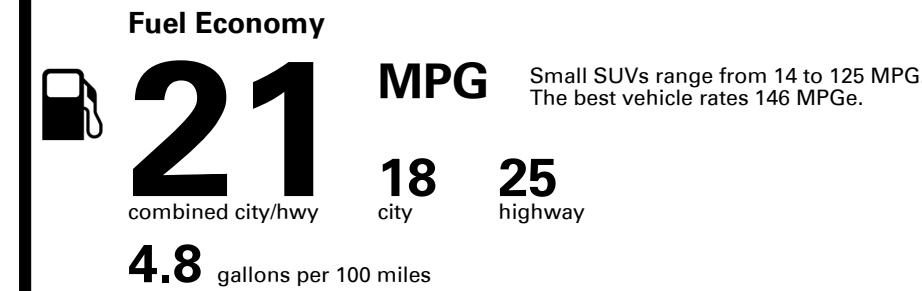

SOLD TO: WA706
GENESIS OF KIRKLAND
11930 124TH AVE NE
KIRKLAND WA 98034

SHIPPED TO: WA706

VIN: 5NMMEDTC9TH059312	EXTERIOR COLOR: SAVILE SILVER	INTERIOR/SEAT COLOR: OBSIDIAN BLACK/OBSIDIAN
MODEL: U0482A65	PORT OF ENTRY: MA	TRANSPORT: TRUCK
EMISSIONS: This vehicle is certified to meet emission requirements in all 50 states		ACCESSORY WEIGHT: 21 lbs./ 10 kgs.

TOTAL PRICE: \$73,820.00

Inland Freight & Handling : \$1,495.00

EPA DOT Fuel Economy and Environment

Gasoline Vehicle

You spend \$6,250
more in fuel costs over 5 years
compared to the average new vehicle.

Annual fuel cost \$2,950

Fuel Economy & Greenhouse Gas Rating (tailpipe only)

Smog Rating (tailpipe only)

This vehicle emits 433 grams CO₂ per mile. The best emits 0 grams per mile (tailpipe only). Producing and distributing fuel also create emissions; learn more at fueleconomy.gov.