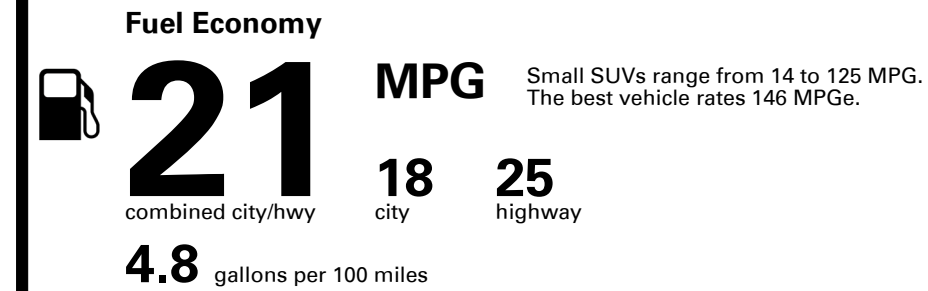

TOTAL PRICE: \$73,099.00

EPA DOT Fuel Economy and Environment

Gasoline Vehicle

You spend \$6,250
more in fuel costs over 5 years compared to the average new vehicle.

Annual fuel cost \$2,950

Fuel Economy & Greenhouse Gas Rating (tailpipe only)