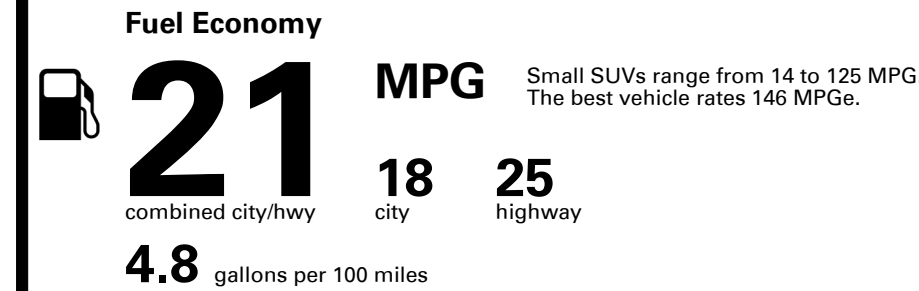

TOTAL PRICE: \$72,495.00

Inland Freight & Handling : \$1,495.00

EPA DOT Fuel Economy and Environment

Gasoline Vehicle

You spend \$6,250
more in fuel costs over 5 years
compared to the average new vehicle.

Annual fuel cost \$2,950

Fuel Economy & Greenhouse Gas Rating (tailpipe only)

Smog Rating (tailpipe only)

This vehicle emits 433 grams CO₂ per mile. The best emits 0 grams per mile (tailpipe only). Producing and distributing fuel also create emissions; learn more at fueleconomy.gov.