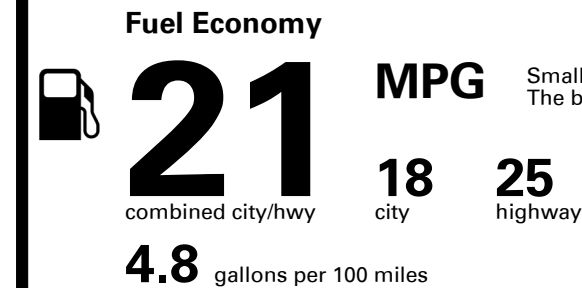

TOTAL PRICE: \$73,950.00

EPA DOT Fuel Economy and Environment

Gasoline Vehicle

Small SUVs range from 14 to 125 MPG. The best vehicle rates 146 MPGe.

You spend \$6,250
more in fuel costs over 5 years
compared to the average new vehicle.