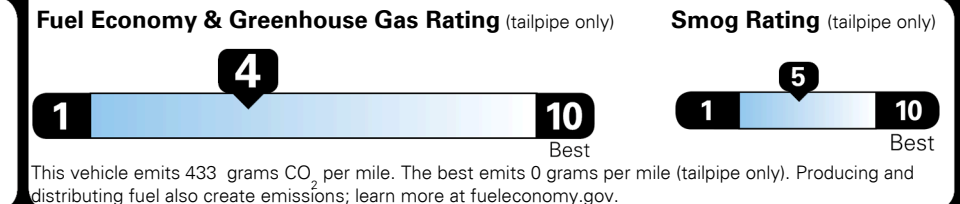

ADDITIONAL STANDARD FEATURES

- Carpeted Floor Mats

Full Tank of Gas

GENESIS WARRANTY

- 5-year / 60,000-mile New Vehicle Warranty*
- 10-year / 100,000-mile Powertrain Warranty*
- 7-year / Unlimited-mile Anti-perforation Warranty*
- * Limited warranties, see dealer for details

Manufacturer's Suggested Retail Price: $71,095.00

ADDED FEATURES:

- *CAPRI BLUE(NRB) Paint $650.00
- **Accessories**
- *Cargo Blocks $40.00
- *Cargo Net $55.00
- *Cargo Tray $195.00
- *Cargo Cover $215.00
- *Roadside Assistance $105.00
- *First Aid Kit $65.00
- *NFC Key Card $30.00

SOLD TO: IL704   **SHIPPED TO: IL704**
GENESIS OF NORTH AURORA
204 HANSEN BOULEVARD
NORTH AURORA IL 60542

VIN: 5NMMEDTCXTH062803	EXTERIOR COLOR: CAPRI BLUE	INTERIOR/SEAT COLOR: OBSIDIAN BLACK/OBSIDIAN
MODEL: U0482A65	PORT OF ENTRY: MA	ACCESSORY WEIGHT: 17 lbs./ 8 kgs.

EMISSIONS:
This vehicle is certified to meet emission requirements in all 50 states

Inland Freight & Handling : $1,495.00

TOTAL PRICE: $73,945.00

EPA DOT Fuel Economy and Environment

Gasoline Vehicle

Fuel Economy

21 MPG
combined city/hwy

18 MPG
city

25 MPG
highway

4.8 gallons per 100 miles

Small SUVs range from 14 to 125 MPG. The best vehicle rates 146 MPGe.

You spend $6,250
more in fuel costs over 5 years compared to the average new vehicle.

Annual fuel cost $2,950

Actual results will vary for many reasons, including driving conditions and how you drive and maintain your vehicle. The average new vehicle gets 29 MPG and costs $8,500 to fuel over 5 years. Cost estimates are based on 15,000 miles per year at $ 4.15 per gallon. MPG is miles per gasoline gallon equivalent. Vehicle emissions are a significant cause of climate change and smog.

fueleconomy.gov

Calculate personalized estimates and compare vehicles

GOVERNMENT 5-STAR SAFETY RATINGS

Overall Vehicle Score	★★★★★
Based on the combined rating of frontal, side and rollover. Should ONLY be compared to other vehicles of similar size and weight.	
Frontal Crash	★★★★★
Driver Passenger	★★★★★
Based on the risk of injury in a frontal impact. Should ONLY be compared to other vehicles of similar size and weight.	
Side Crash	★★★★★
Front seat Rear seat	★★★★★
Based on the risk of injury in a side impact.	
Rollover	★★★★
Based on the risk of rollover in a single-vehicle crash.	

Star ratings range from 1 to 5 stars (★★★★★) with 5 being the highest.
Source: National Highway Traffic Safety Administration (NHTSA).
www.safercar.gov or 1-888-327-4236

Manufacturer's suggested retail price includes manufacturer's recommended pre-delivery service. Gasoline license and title fees state and local taxes and dealer installed options and accessories are not included in the manufacturer's suggested retail price. This label has been affixed to this vehicle by Genesis Motor America, pursuant to the requirements of 15 U.S.C. 1231 et seq. which prohibits its removal or alteration prior to delivery to the ultimate purchaser.

PARTS CONTENT INFORMATION

FOR VEHICLES IN THIS CARLINE: U.S./CANADIAN PARTS CONTENT: 26 %

MAJOR SOURCES OF FOREIGN PARTS CONTENT: KOREA: 64 %

FOR THIS VEHICLE: FINAL ASSEMBLY POINT: MONTGOMERY, ALABAMA

COUNTRY OF ORIGIN:

ENGINE: KOREA   TRANSMISSION: KOREA

Note: Parts content does not include final assembly, distribution, or other non-parts costs.