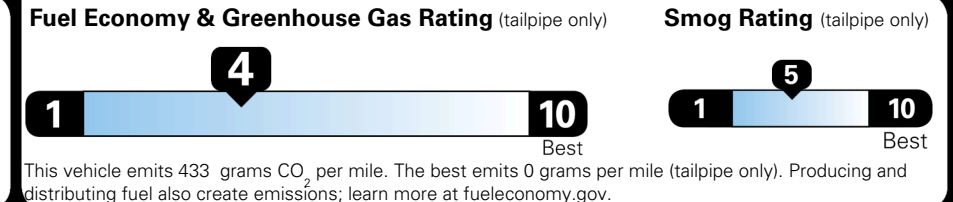

Inland Freight & Handling : \$1,495.00

TOTAL PRICE: \$74,055.00

EPA DOT Fuel Economy and Environment

Gasoline Vehicle

Fuel Economy

21 MPG
 combined city/hwy

18 MPG
 city

25 MPG
 highway

4.8 gallons per 100 miles

Small SUVs range from 14 to 125 MPG. The best vehicle rates 146 MPGe.

You spend \$6,250
more in fuel costs over 5 years
 compared to the average new vehicle.

Annual fuel cost \$2,950