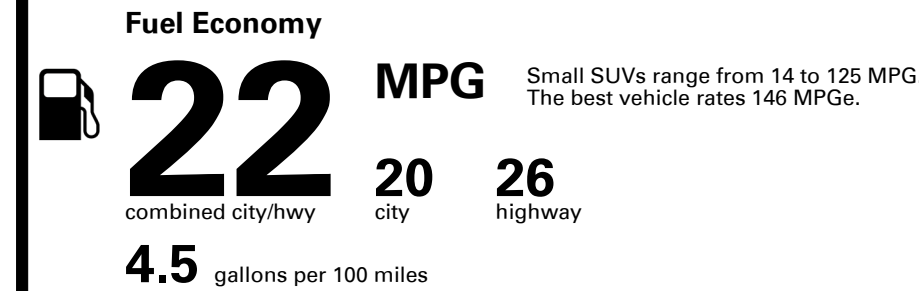

Inland Freight & Handling : \$1,495.00

TOTAL PRICE: \$62,690.00

EPA DOT Fuel Economy and Environment

Gasoline Vehicle

You spend \$5,750
more in fuel costs over 5 years compared to the average new vehicle.