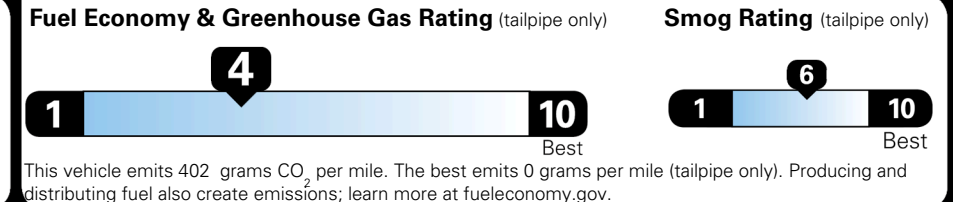

TOTAL PRICE: \$62,820.00

EPA DOT Fuel Economy and Environment

Gasoline Vehicle

Fuel Economy

22 MPG
combined city/hwy

20 MPG
city

26 MPG
highway

4.5 gallons per 100 miles

Small SUVs range from 14 to 125 MPG. The best vehicle rates 146 MPGe.

You spend \$5,750
more in fuel costs over 5 years
compared to the average new vehicle.

Annual fuel cost \$2,850

Actual results will vary for many reasons, including driving conditions and how you drive and maintain your vehicle. The average new vehicle gets 29 MPG and costs \$8,500 to fuel over 5 years. Cost estimates are based on 15,000 miles per year at \$ 4.15 per gallon. MPGe is miles per gasoline gallon equivalent. Vehicle emissions are a significant cause of climate change and smog.