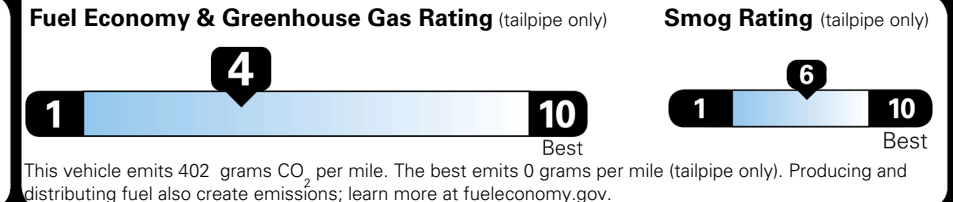

ADDITIONAL STANDARD FEATURES

- Carpeted Floor Mats

Full Tank of Gas

GENESIS WARRANTY

- 5-year / 60,000-mile New Vehicle Warranty*
- 10-year / 100,000-mile Powertrain Warranty*
- 7-year / Unlimited-mile Anti-perforation Warranty*
- * Limited warranties, see dealer for details

Manufacturer's Suggested Retail Price: $59,795.00

ADDED FEATURES:

- *VIK BLACK(PH3) Paint $650.00
- Accessories
- *Illuminated Door Scuff Plates $425.00
- *Cargo Cover $215.00
- *Cargo Tray $195.00
- *First Aid Kit $65.00
- *NFC Key Card $30.00

SOLD TO: VA718 SHIPPED TO: VA718
GENESIS OF CHANTILLY
4145 AUTO PARK CIRCLE
CHANTILLY VA 20151

VIN: 5NMMFDTB0TH069960	EXTERIOR COLOR: VIK BLACK	INTERIOR/SEAT COLOR: OBSIDIAN BLACK/OBSIDIAN
MODEL: 7S5AAL9GW5A5	PORT OF ENTRY: MA	TRANSPORT: TRUCK
EMISSIONS: This vehicle is certified to meet emission requirements in all 50 states		ACCESSORY WEIGHT: 11 lbs./ 5 kgs.

Inland Freight & Handling : $1,495.00

TOTAL PRICE: $62,870.00

EPA DOT Fuel Economy and Environment

Gasoline Vehicle

Fuel Economy

22 MPG
combined city/hwy

20 MPG
city

26 MPG
highway

4.5 gallons per 100 miles

Small SUVs range from 14 to 125 MPG. The best vehicle rates 146 MPGe.

You spend $5,750
more in fuel costs over 5 years compared to the average new vehicle.

Annual fuel cost $2,850

Actual results will vary for many reasons, including driving conditions and how you drive and maintain your vehicle. The average new vehicle gets 29 MPG and costs $8,500 to fuel over 5 years. Cost estimates are based on 15,000 miles per year at $ 4.15 per gallon. MPGe is miles per gasoline gallon equivalent. Vehicle emissions are a significant cause of climate change and smog.

fueleconomy.gov
Calculate personalized estimates and compare vehicles

GOVERNMENT 5-STAR SAFETY RATINGS

Overall Vehicle Score ★★★★★

Based on the combined rating of frontal, side and rollover. Should ONLY be compared to other vehicles of similar size and weight.

Frontal Crash	Driver Passenger	★★★★★
Side Crash	Front seat Rear seat	★★★★★
Rollover		★★★★

Based on the risk of injury in a frontal impact. Should ONLY be compared to other vehicles of similar size and weight.

Based on the risk of injury in a side impact.

Based on the risk of rollover in a single-vehicle crash.

Manufacturer's suggested retail price includes manufacturer's recommended pre-delivery service. Gasoline license and title fees state and local taxes and dealer installed options and accessories are not included in the manufacturer's suggested retail price. This label has been affixed to this vehicle by Genesis Motor America, pursuant to the requirements of 15 U.S.C. 1231 et seq. which prohibits its removal or alteration prior to delivery to the ultimate purchaser.

Star ratings range from 1 to 5 stars (★★★★★) with 5 being the highest.
Source: National Highway Traffic Safety Administration (NHTSA).
www.safercar.gov or 1-888-327-4236

PARTS CONTENT INFORMATION

FOR VEHICLES IN THIS CARLINE: U.S./CANADIAN PARTS CONTENT: 26 %
MAJOR SOURCES OF FOREIGN PARTS CONTENT: KOREA: 64 %
FOR THIS VEHICLE: FINAL ASSEMBLY POINT: MONTGOMERY, ALABAMA
COUNTRY OF ORIGIN:

ENGINE: KOREA **TRANSMISSION: KOREA**
Note: Parts content does not include final assembly, distribution, or other non-parts costs.