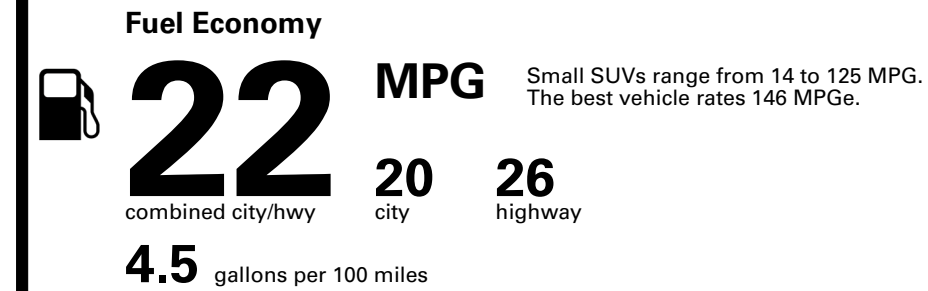

SOLD TO: MI702
GENESIS OF SOUTHFIELD
28000 TELEGRAPH RD
SOUTHFIELD MI 48034

SHIPPED TO: MI702

VIN: 5NMMFDTB0TH070817	EXTERIOR COLOR: VIK BLACK	INTERIOR/SEAT COLOR: SEVILLA RED/OBSIDIAN
MODEL: 7S5AAL9GW5A5	PORT OF ENTRY: MA	TRANSPORT: TRUCK
EMISSIONS: This vehicle is certified to meet emission requirements in all 50 states		ACCESSORY WEIGHT: 15 lbs./ 7 kgs.

Inland Freight & Handling : \$1,495.00

TOTAL PRICE: \$62,845.00

EPA DOT Fuel Economy and Environment

Gasoline Vehicle

You spend \$5,750
more in fuel costs over 5 years compared to the average new vehicle.