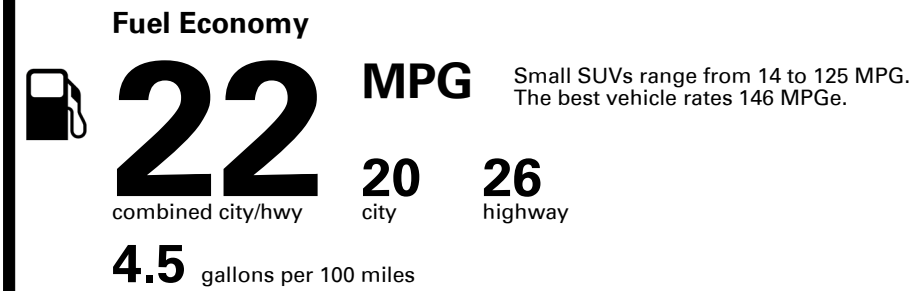

TOTAL PRICE: \$62,605.00

EPA DOT Fuel Economy and Environment

Gasoline Vehicle

You spend \$5,750
more in fuel costs over 5 years compared to the average new vehicle.

Annual fuel cost \$2,850

Fuel Economy & Greenhouse Gas Rating (tailpipe only)