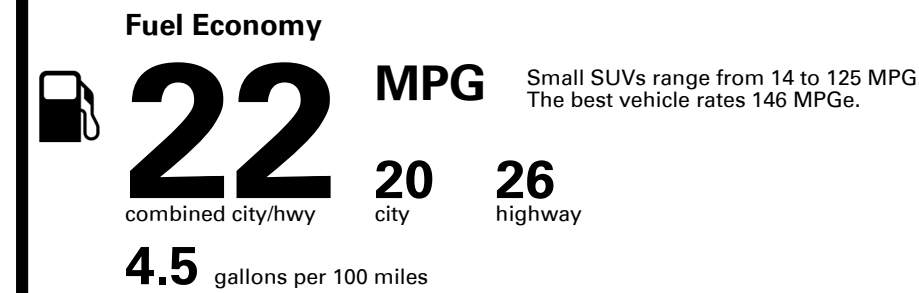

Inland Freight & Handling : \$1,495.00

TOTAL PRICE: \$62,170.00

EPA DOT Fuel Economy and Environment

Gasoline Vehicle

You spend \$5,750
more in fuel costs over 5 years compared to the average new vehicle.