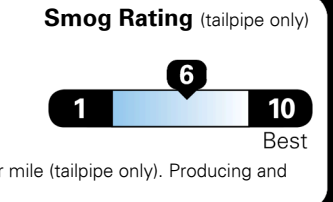

EPA DOT Fuel Economy and Environment

Gasoline Vehicle

Fuel Economy

22 MPG
combined city/hwy

20 MPG
city

26 MPG
highway

4.5 gallons per 100 miles

Small SUVs range from 14 to 125 MPG. The best vehicle rates 146 MPGe.

You spend $5,750
more in fuel costs over 5 years
compared to the average new vehicle.

Annual fuel cost $2,850

Actual results will vary for many reasons, including driving conditions and how you drive and maintain your vehicle. The average new vehicle gets 29 MPG and costs $8,500 to fuel over 5 years. Cost estimates are based on 15,000 miles per year at $ 4.15 per gallon. MPGe is miles per gasoline gallon equivalent. Vehicle emissions are a significant cause of climate change and smog.

fueleconomy.gov

Calculate personalized estimates and compare vehicles