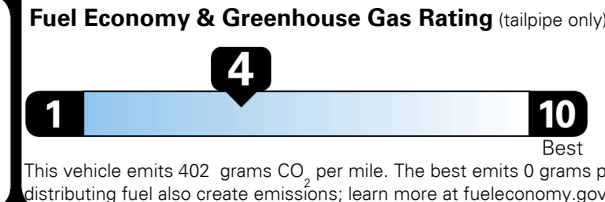

Inland Freight & Handling : \$1,495.00

TOTAL PRICE: \$61,940.00

EPA DOT Fuel Economy and Environment

Gasoline Vehicle

Fuel Economy

22 MPG
combined city/hwy

20 MPG
city

26 MPG
highway

4.5 gallons per 100 miles

Small SUVs range from 14 to 125 MPG. The best vehicle rates 146 MPGe.

You spend \$5,750
more in fuel costs over 5 years
compared to the average new vehicle.

Annual fuel cost \$2,850