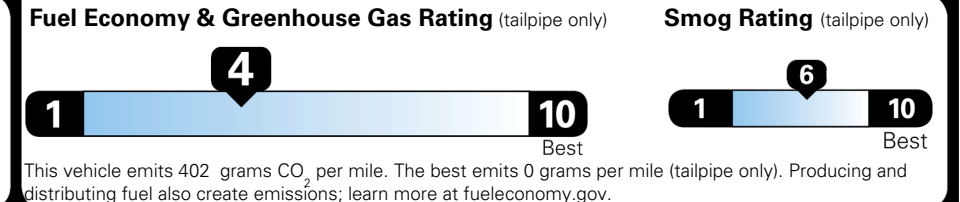

Inland Freight & Handling : \$1,495.00

TOTAL PRICE: \$62,625.00

EPA DOT Fuel Economy and Environment

Gasoline Vehicle

Fuel Economy

22 MPG
combined city/hwy

20 MPG
city

26 MPG
highway

4.5 gallons per 100 miles

Small SUVs range from 14 to 125 MPG. The best vehicle rates 146 MPGe.

You spend \$5,750
more in fuel costs over 5 years
compared to the average new vehicle.

Annual fuel cost \$2,850