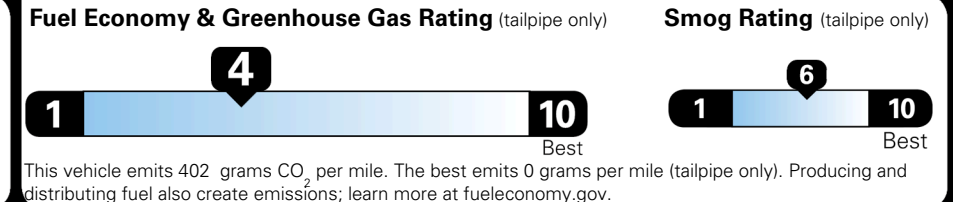

Inland Freight & Handling : \$1,495.00

TOTAL PRICE: \$62,735.00

EPA DOT Fuel Economy and Environment

Gasoline Vehicle

Fuel Economy

22 MPG
combined city/hwy

20 MPG
city

26 MPG
highway

4.5 gallons per 100 miles

Small SUVs range from 14 to 125 MPG. The best vehicle rates 146 MPGe.

You spend \$5,750
more in fuel costs over 5 years
compared to the average new vehicle.

Annual fuel cost \$2,850