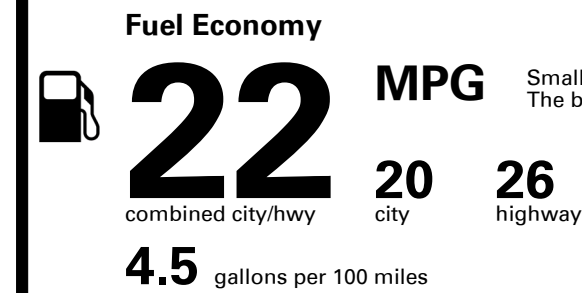

## EPA DOT Fuel Economy and Environment

Gasoline Vehicle

Small SUVs range from 14 to 125 MPG. The best vehicle rates 146 MPGe.

**You spend \$5,500**  
**more in fuel costs over 5 years**  
compared to the average new vehicle.