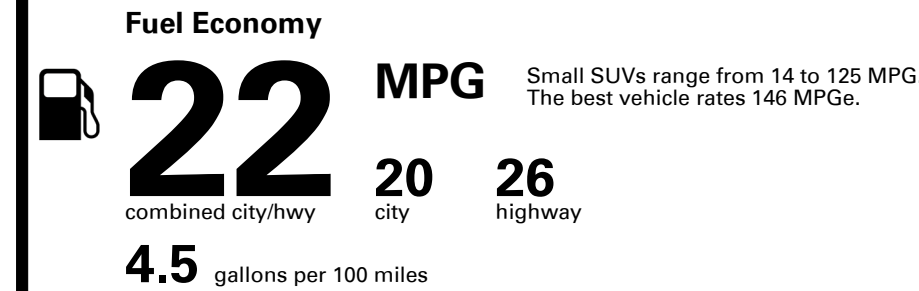

Inland Freight & Handling : \$1,495.00

TOTAL PRICE: \$63,825.00

EPA DOT Fuel Economy and Environment

Gasoline Vehicle

You spend \$5,750
more in fuel costs over 5 years compared to the average new vehicle.