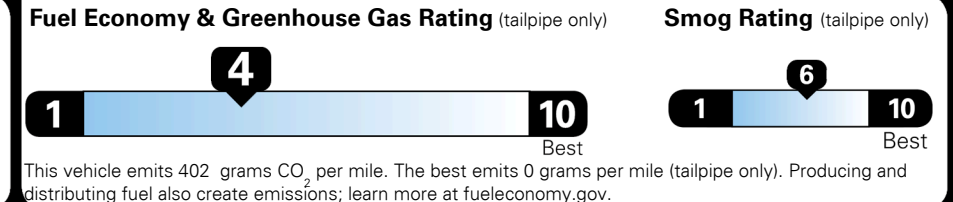

Inland Freight & Handling : \$1,495.00

TOTAL PRICE: \$62,965.00

EPA DOT Fuel Economy and Environment

Gasoline Vehicle

Fuel Economy

22 MPG
 combined city/hwy

20 MPG
 city

26 MPG
 highway

4.5 gallons per 100 miles

Small SUVs range from 14 to 125 MPG. The best vehicle rates 146 MPGe.

You spend \$5,750
 more in fuel costs over 5 years compared to the average new vehicle.

Annual fuel cost \$2,850