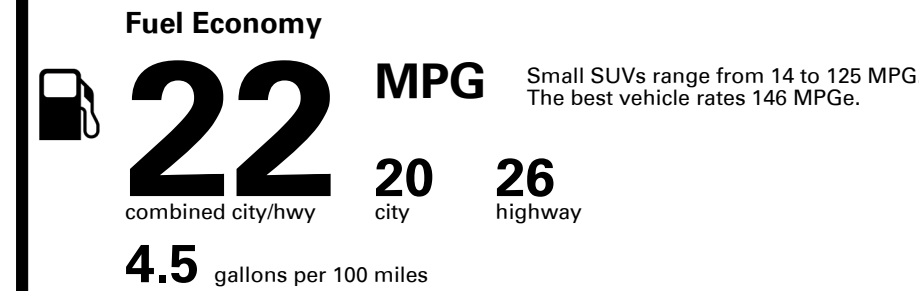

Inland Freight & Handling : \$1,495.00

TOTAL PRICE: \$63,040.00

EPA DOT Fuel Economy and Environment

Gasoline Vehicle

You spend \$5,750
more in fuel costs over 5 years compared to the average new vehicle.