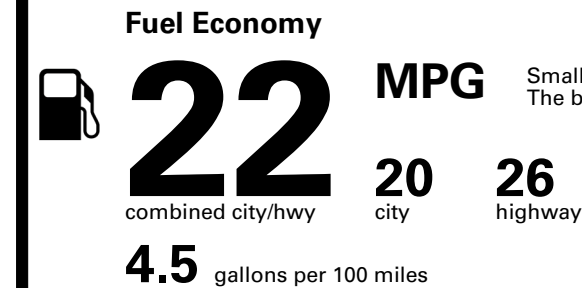

Inland Freight & Handling : \$1,495.00

TOTAL PRICE: \$61,905.00

EPA DOT Fuel Economy and Environment

Gasoline Vehicle

Small SUVs range from 14 to 125 MPG. The best vehicle rates 146 MPGe.

You spend \$5,750
more in fuel costs over 5 years
compared to the average new vehicle.