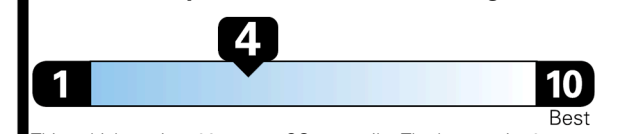

Fuel Economy & Greenhouse Gas Rating (tailpipe only)