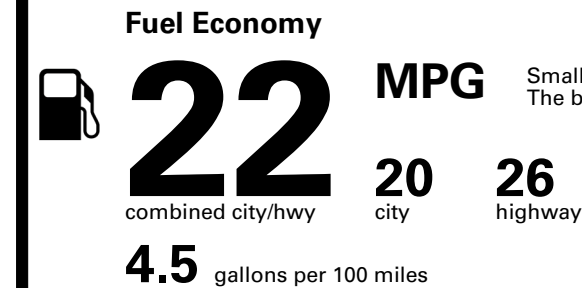

Inland Freight & Handling : \$1,495.00

TOTAL PRICE: \$62,775.00

147 A

EPA DOT Fuel Economy and Environment

Gasoline Vehicle

Small SUVs range from 14 to 125 MPG. The best vehicle rates 146 MPGe.

You spend \$5,750
more in fuel costs over 5 years
compared to the average new vehicle.

Annual fuel cost \$2,850

Fuel Economy & Greenhouse Gas Rating (tailpipe only)

Smog Rating (tailpipe only)

This vehicle emits 402 grams CO₂ per mile. The best emits 0 grams per mile (tailpipe only). Producing and distributing fuel also create emissions; learn more at fueleconomy.gov.