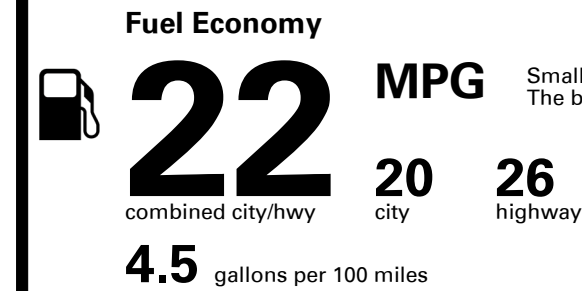

## EPA DOT Fuel Economy and Environment

Small SUVs range from 14 to 125 MPG. The best vehicle rates 146 MPGe.

**You spend \$5,750**  
**more in fuel costs over 5 years**  
compared to the average new vehicle.