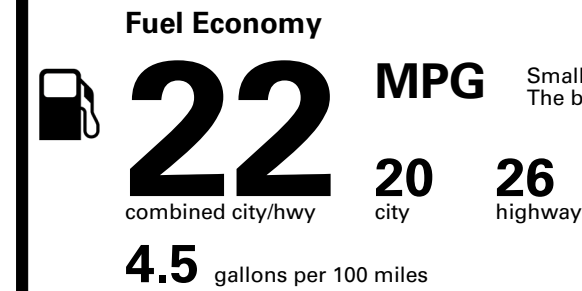

\$1,495.00

SOLD TO: VA718
GENESIS OF CHANTILLY
4145 AUTO PARK CIRCLE
CHANTILLY VA 20151

SHIPPED TO: VA718

VIN: 5NMMFDTB4TH069461	EXTERIOR COLOR: VIK BLACK	INTERIOR/SEAT COLOR: SEVILLA RED/OBSIDIAN
MODEL: 7S5AAL9GW5A5	PORT OF ENTRY: MA	TRANSPORT: TRUCK
EMISSIONS: This vehicle is certified to meet emission requirements in all 50 states		ACCESSORY WEIGHT: 76 lbs./ 34 kgs.

TOTAL PRICE: \$62,755.00

EPA DOT Fuel Economy and Environment

Gasoline Vehicle

Small SUVs range from 14 to 125 MPG. The best vehicle rates 146 MPGe.

You spend \$5,750
more in fuel costs over 5 years
compared to the average new vehicle.