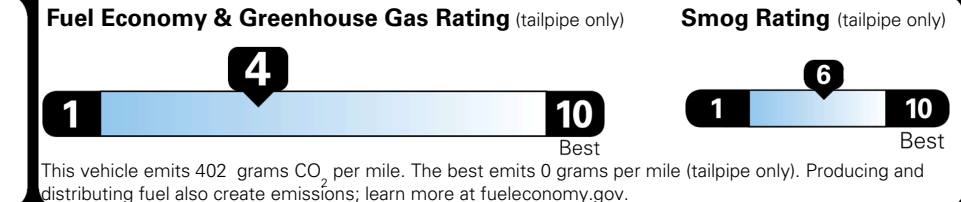

Actual results will vary for many reasons, including driving conditions and how you drive and maintain your vehicle. The average new vehicle gets 29 MPG and costs $8,500 to fuel over 5 years. Cost estimates are based on 15,000 miles per year at $ 4.15 per gallon. MPGe is miles per gasoline gallon equivalent. Vehicle emissions are a significant cause of climate change and smog.

fueleconomy.gov

Calculate personalized estimates and compare vehicles