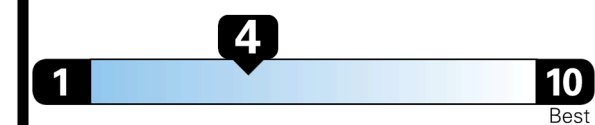

2026 GV70 2.5T SPORT PRESTIGE AWD

THE GENESIS EXPERIENCE

- 3 Yr / 36K Complimentary Maintenance
- 3 Yr / 36K Complimentary Service Valet *
- 3 Yr Complimentary Map Care ·
- Complimentary Genesis Connected Services *
- * Exclusions may apply, see retailer for details

STANDARD FEATURES:

ADVANCED SAFETY TECHNOLOGY

- Forward Collision-Avoidance Assist
- Lane Keeping Assist
- Lane Following Assist
- Driver Attention Warning
- Blind-Spot Collision Avoidance-Assist
- Rear Cross-Traffic Collision Avoidance-Assist
- Parking Collision-Avoidance Assist
- Parking Distance Warning
- Rearview Camera
- Safe Exit Assist
- Advanced Rear Occupant Alert
- Forward Attention Warning

POWERTRAIN TECHNOLOGY

- 2.5L Inline 4 Turbo GDI
- 8-speed Automatic Transmission

EXTERIOR

- Power Hands-Free Smart Liftgate w/ Auto Open
- Power Folding Mirrors + Logo Lamp
- High Beam Assist
- Panoramic Sunroof

COMFORT & CONVENIENCE

- Power Driver's Seat w/ Power Lumbar + Integrated Memory + Smart Posture Care
- Power Front Passenger Seat w/ Power Lumbar
- Heated Front Seats
- Smart Cruise Control
- Intelligent Speed Limit Assist
- Highway Driving Assist
- Power Tilt & Telescopic Steering Wheel
- Surround View Monitor

COMFORT & CONVENIENCE(cont.)

- Blind-Spot View Monitor
- Ventilated Front Seats
- Heated Steering Wheel

MULTIMEDIA & CONNECTIVITY

- 27" OLED Instrument Cluster & Navigation
- SiriusXM® Radio w/ 90-day trial subscription; Not Available in AK & HI
- Apple CarPlay® & Android Auto™
- Wireless Phone Charger
- Bang & Olufsen® Premium Audio
- Genesis Connected Services
- Fingerprint Recognition

SPORT PRESTIGE FEATURES