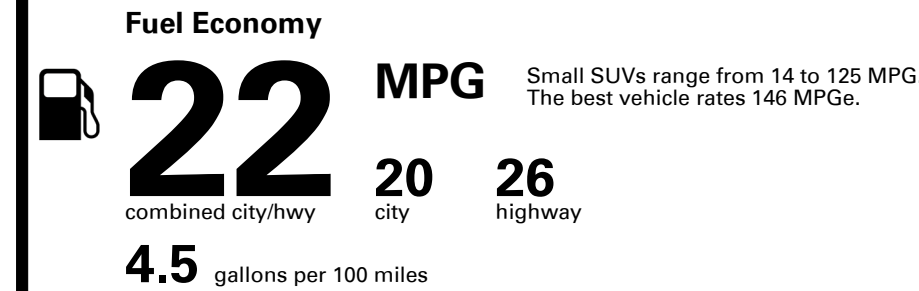

SOLD TO: WA706
GENESIS OF KIRKLAND
11930 124TH AVE NE
KIRKLAND WA 98034

SHIPPED TO: WA706

VIN: 5NMMFDTB5TH059599	EXTERIOR COLOR: ALTA WHITE	INTERIOR/SEAT COLOR: OBSIDIAN BLACK/OBSIDIAN
MODEL: U0452A45	PORT OF ENTRY: MA	TRANSPORT: TRUCK
EMISSIONS: This vehicle is certified to meet emission requirements in all 50 states		ACCESSORY WEIGHT: 15 lbs./ 7 kgs.

Inland Freight & Handling : \$1,495.00

TOTAL PRICE: \$61,785.00

EPA DOT Fuel Economy and Environment

Gasoline Vehicle

You spend \$5,750
more in fuel costs over 5 years compared to the average new vehicle.