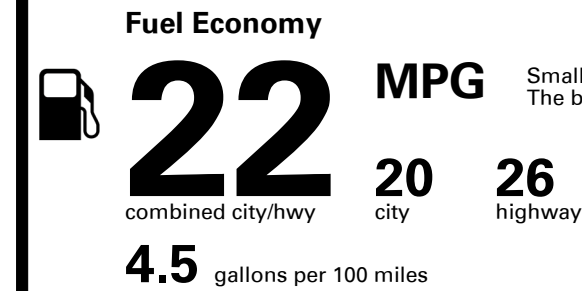

TOTAL PRICE: \$62,635.00

EPA DOT Fuel Economy and Environment

Gasoline Vehicle

Small SUVs range from 14 to 125 MPG. The best vehicle rates 146 MPGe.

You spend \$5,750
more in fuel costs over 5 years
compared to the average new vehicle.