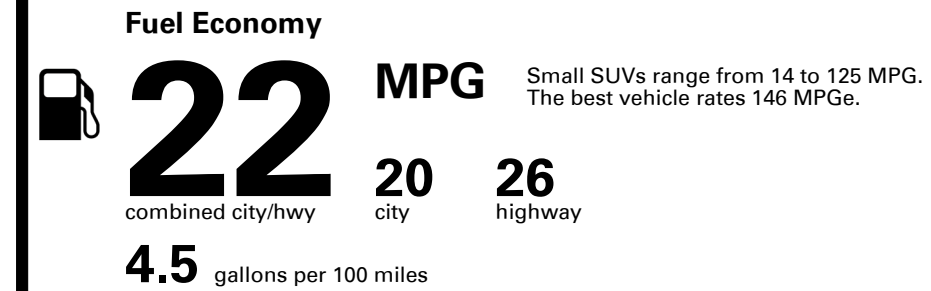

TOTAL PRICE: \$62,890.00

EPA DOT Fuel Economy and Environment

Gasoline Vehicle

You spend \$5,750
more in fuel costs over 5 years compared to the average new vehicle.

Annual fuel cost \$2,850

Fuel Economy & Greenhouse Gas Rating (tailpipe only)