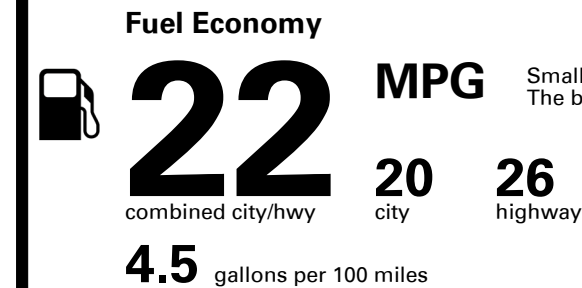

## EPA DOT Fuel Economy and Environment

Gasoline Vehicle

Small SUVs range from 14 to 125 MPG. The best vehicle rates 146 MPGe.

**You spend \$5,750**  
**more in fuel costs over 5 years**  
compared to the average new vehicle.