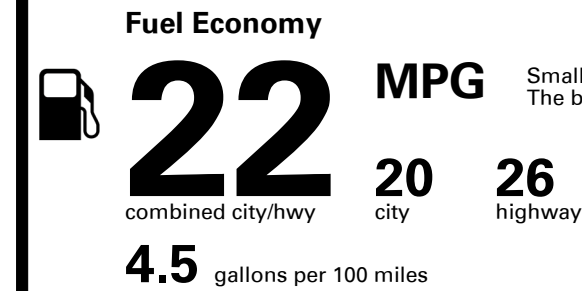

EMISSIONS:
This vehicle is certified to meet emission requirements in all 50 states

Inland Freight & Handling : \$1,495.00

TOTAL PRICE: \$62,745.00

EPA DOT Fuel Economy and Environment

Gasoline Vehicle

You spend \$5,750
more in fuel costs over 5 years compared to the average new vehicle.

Annual fuel cost \$2,850

Fuel Economy & Greenhouse Gas Rating (tailpipe only)

Smog Rating (tailpipe only)

This vehicle emits 402 grams CO₂ per mile. The best emits 0 grams per mile (tailpipe only). Producing and distributing fuel also create emissions; learn more at fueleconomy.gov.