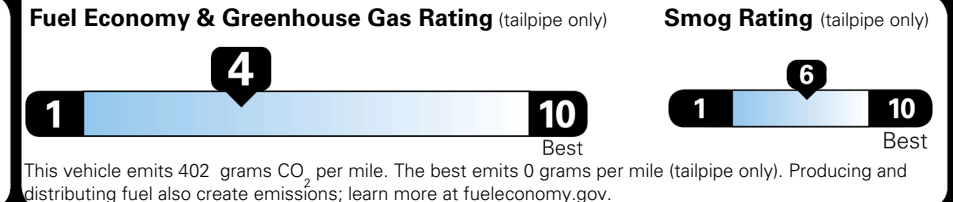

Inland Freight & Handling : \$1,495.00

TOTAL PRICE: \$62,950.00

EPA DOT Fuel Economy and Environment

Gasoline Vehicle

Fuel Economy

22 MPG
combined city/hwy

20 MPG
city

26 MPG
highway

Small SUVs range from 14 to 125 MPG. The best vehicle rates 146 MPGe.

4.5 gallons per 100 miles

You spend \$5,750
more in fuel costs over 5 years compared to the average new vehicle.

Annual fuel cost \$2,850