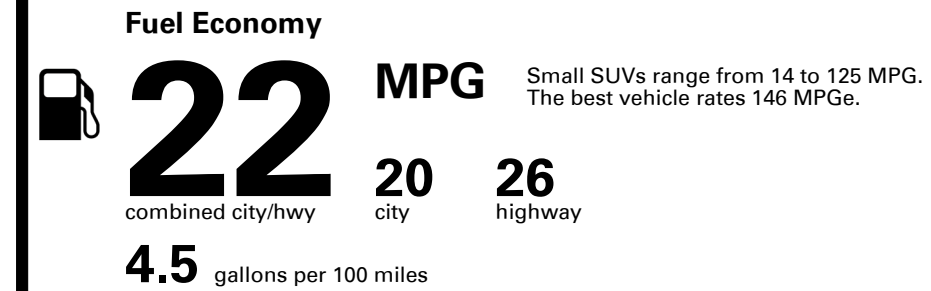

## EPA DOT Fuel Economy and Environment

Gasoline Vehicle

**You spend \$5,750**  
more in fuel costs over 5 years compared to the average new vehicle.

**Annual fuel cost \$2,850**

**Fuel Economy & Greenhouse Gas Rating** (tailpipe only)