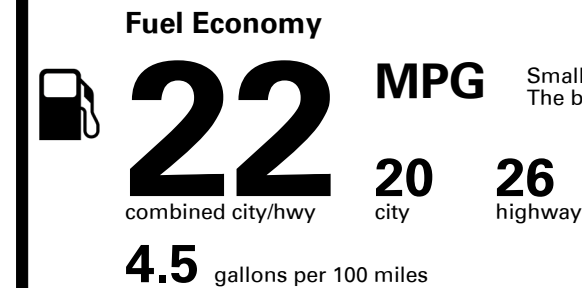

Inland Freight & Handling : \$1,495.00

TOTAL PRICE: \$62,875.00

EPA DOT Fuel Economy and Environment

Gasoline Vehicle

Small SUVs range from 14 to 125 MPG. The best vehicle rates 146 MPGe.

You spend \$5,750
more in fuel costs over 5 years
compared to the average new vehicle.