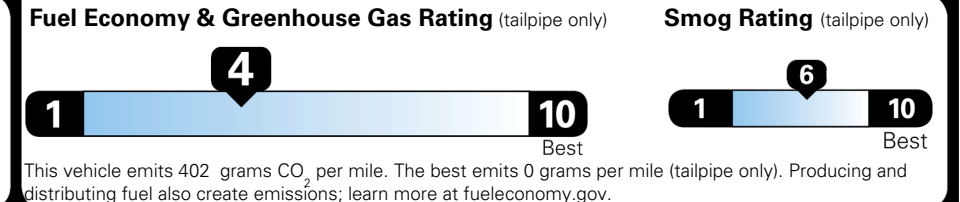

Actual results will vary for many reasons, including driving conditions and how you drive and maintain your vehicle. The average new vehicle gets 29 MPG and costs $8,500 to fuel over 5 years. Cost estimates are based on 15,000 miles per year at $ 4.15 per gallon. MPGe is miles per gasoline gallon equivalent. Vehicle emissions are a significant cause of climate change and smog.

fueleconomy.gov
Calculate personalized estimates and compare vehicles

Smartphone QR Code

GOVERNMENT 5-STAR SAFETY RATINGS

Overall Vehicle Score ★★★★★
Based on the combined rating of frontal, side and rollover. Should ONLY be compared to other vehicles of similar size and weight.

Frontal Crash	Driver Passenger	★★★★★
Side Crash	Front seat Rear seat	★★★★★
Rollover		★★★★

Based on the risk of injury in a frontal impact. Should ONLY be compared to other vehicles of similar size and weight.

Based on the risk of injury in a side impact.

Based on the risk of rollover in a single-vehicle crash.

Star ratings range from 1 to 5 stars (★★★★★) with 5 being the highest.
Source: National Highway Traffic Safety Administration (NHTSA).
www.safercar.gov or 1-888-327-4236

Manufacturer's suggested retail price includes manufacturer's recommended pre-delivery service. Gasoline license and title fees state and local taxes and dealer installed options and accessories are not included in the manufacturer's suggested retail price. This label has been affixed to this vehicle by Genesis Motor America, pursuant to the requirements of 15 U.S.C. 1231 et seq. which prohibits its removal or alteration prior to delivery to the ultimate purchaser.

PARTS CONTENT INFORMATION

FOR VEHICLES IN THIS CARLINE: U.S./CANADIAN PARTS CONTENT: 26 %
MAJOR SOURCES OF FOREIGN PARTS CONTENT: KOREA: 64 %
FOR THIS VEHICLE: FINAL ASSEMBLY POINT: MONTGOMERY, ALABAMA
COUNTRY OF ORIGIN:
ENGINE: KOREA TRANSMISSION: KOREA
Note: Parts content does not include final assembly, distribution, or other non-parts costs.