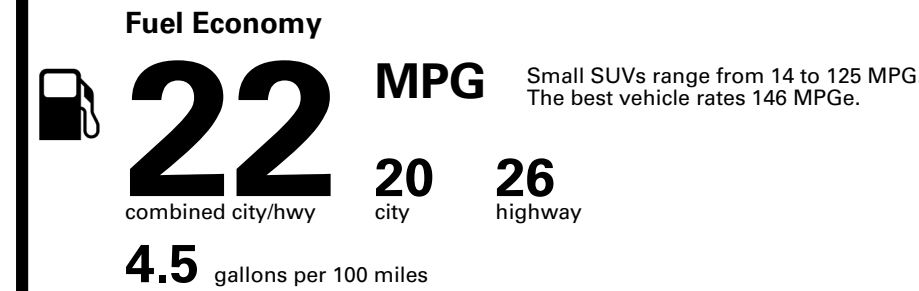

TOTAL PRICE: \$63,395.00

Inland Freight & Handling : \$1,495.00

EPA DOT Fuel Economy and Environment

Gasoline Vehicle

You spend \$5,750
 more in fuel costs over 5 years compared to the average new vehicle.