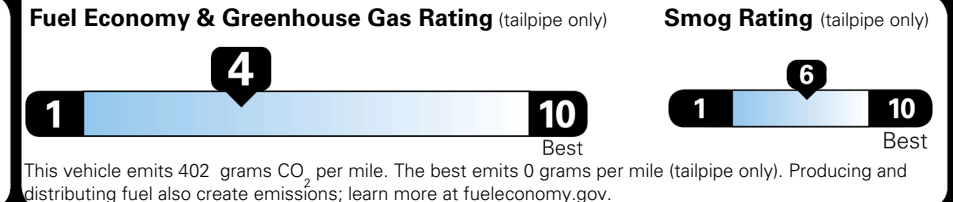

Inland Freight & Handling : \$1,495.00

TOTAL PRICE: \$62,645.00

EPA DOT Fuel Economy and Environment

Gasoline Vehicle

Fuel Economy

22 MPG
combined city/hwy

20 MPG
city

26 MPG
highway

4.5 gallons per 100 miles

Small SUVs range from 14 to 125 MPG. The best vehicle rates 146 MPGe.

You spend \$5,750
more in fuel costs over 5 years
compared to the average new vehicle.

Annual fuel cost \$2,850