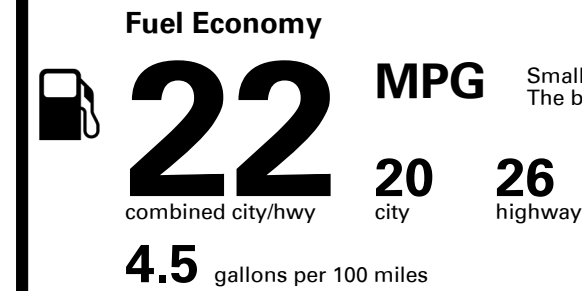

Inland Freight & Handling : \$1,495.00

TOTAL PRICE: \$62,995.00

EPA DOT Fuel Economy and Environment

Gasoline Vehicle

Small SUVs range from 14 to 125 MPG. The best vehicle rates 146 MPGe.

You spend \$5,750
more in fuel costs over 5 years
compared to the average new vehicle.