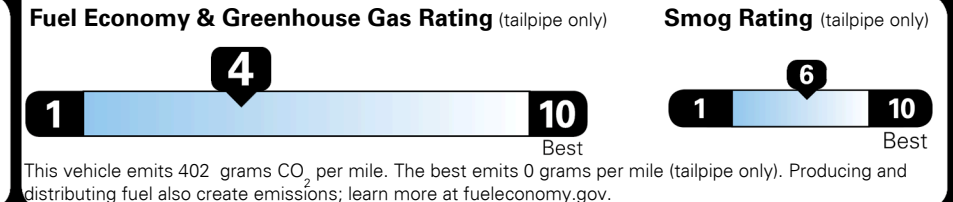

ADDITIONAL STANDARD FEATURES

- Carpeted Floor Mats

Full Tank of Gas

GENESIS WARRANTY

- 5-year / 60,000-mile New Vehicle Warranty*
- 10-year / 100,000-mile Powertrain Warranty*
- 7-year / Unlimited-mile Anti-perforation Warranty*
- * Limited warranties, see dealer for details

Manufacturer's Suggested Retail Price: $59,795.00

ADDED FEATURES:

- *VIK BLACK(PH3) Paint $650.00
- Accessories
- *Cargo Tray $195.00
- *Cargo Cover $215.00
- *First Aid Kit $65.00
- *NFC Key Card $30.00
- *Tow Hitch $650.00

SOLD TO: TX712
GENESIS OF NW SAN ANTONIO
25766 IH-10 WEST
BOERNE TX 78006

SHIPPED TO: TX712

Inland Freight & Handling : $1,495.00

VIN: 5NMMFDTB7TH052248	EXTERIOR COLOR: VIK BLACK	INTERIOR/SEAT COLOR: OBSIDIAN BLACK/OBSIDIAN
MODEL: U0452A45	PORT OF ENTRY: MA	TRANSPORT: TRUCK
EMISSIONS: This vehicle is certified to meet emission requirements in all 50 states		ACCESSORY WEIGHT: 82 lbs./ 37 kgs.

TOTAL PRICE: $63,095.00

EPA DOT Fuel Economy and Environment

Gasoline Vehicle

Fuel Economy

22 MPG
combined city/hwy

20 MPG
city

26 MPG
highway

Small SUVs range from 14 to 125 MPG. The best vehicle rates 146 MPGe.

4.5 gallons per 100 miles

You spend $5,750
more in fuel costs over 5 years compared to the average new vehicle.

Annual fuel cost $2,850

Actual results will vary for many reasons, including driving conditions and how you drive and maintain your vehicle. The average new vehicle gets 29 MPG and costs $8,500 to fuel over 5 years. Cost estimates are based on 15,000 miles per year at $ 4.15 per gallon. MPGe is miles per gasoline gallon equivalent. Vehicle emissions are a significant cause of climate change and smog.

fueleconomy.gov
Calculate personalized estimates and compare vehicles

GOVERNMENT 5-STAR SAFETY RATINGS

Overall Vehicle Score ★★★★★

Based on the combined rating of frontal, side and rollover. Should ONLY be compared to other vehicles of similar size and weight.

Frontal Crash	Driver Passenger	★★★★★
Side Crash	Front seat Rear seat	★★★★★
Rollover		★★★★

Based on the risk of injury in a frontal impact. Should ONLY be compared to other vehicles of similar size and weight.

Based on the risk of injury in a side impact.

Based on the risk of rollover in a single-vehicle crash.

Manufacturer's suggested retail price includes manufacturer's recommended pre-delivery service. Gasoline license and title fees state and local taxes and dealer installed options and accessories are not included in the manufacturer's suggested retail price. This label has been affixed to this vehicle by Genesis Motor America, pursuant to the requirements of 15 U.S.C. 1231 et seq. which prohibits its removal or alteration prior to delivery to the ultimate purchaser.

Star ratings range from 1 to 5 stars (★★★★★) with 5 being the highest.
Source: National Highway Traffic Safety Administration (NHTSA).
www.safercar.gov or 1-888-327-4236

PARTS CONTENT INFORMATION

FOR VEHICLES IN THIS CARLINE: U.S./CANADIAN PARTS CONTENT: 26 %

MAJOR SOURCES OF FOREIGN PARTS CONTENT: KOREA: 64 %

FOR THIS VEHICLE: FINAL ASSEMBLY POINT: MONTGOMERY, ALABAMA

COUNTRY OF ORIGIN: ENGINE: KOREA TRANSMISSION: KOREA

Note: Parts content does not include final assembly, distribution, or other non-parts costs.