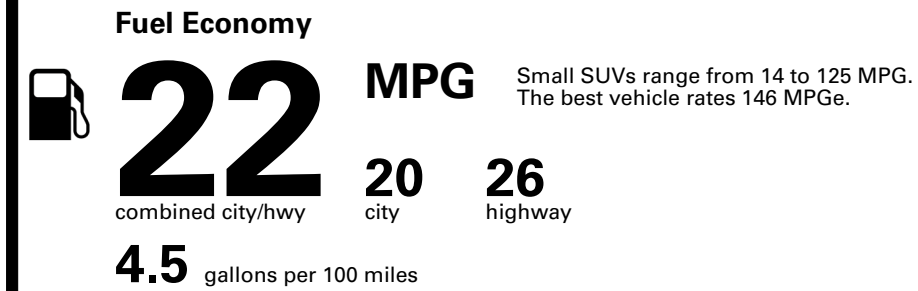

TOTAL PRICE: \$62,995.00

EPA DOT Fuel Economy and Environment

Gasoline Vehicle

You spend \$5,750
more in fuel costs over 5 years compared to the average new vehicle.

Annual fuel cost \$2,850

Fuel Economy & Greenhouse Gas Rating (tailpipe only)