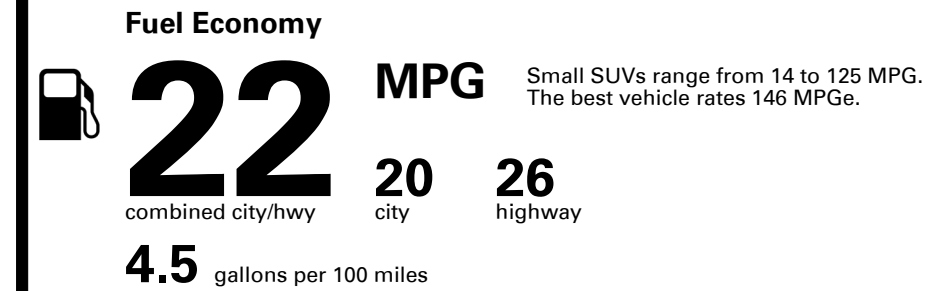

## EPA DOT Fuel Economy and Environment

Gasoline Vehicle

**You spend \$5,750**  
more in fuel costs over 5 years compared to the average new vehicle.

**Annual fuel cost \$2,850**